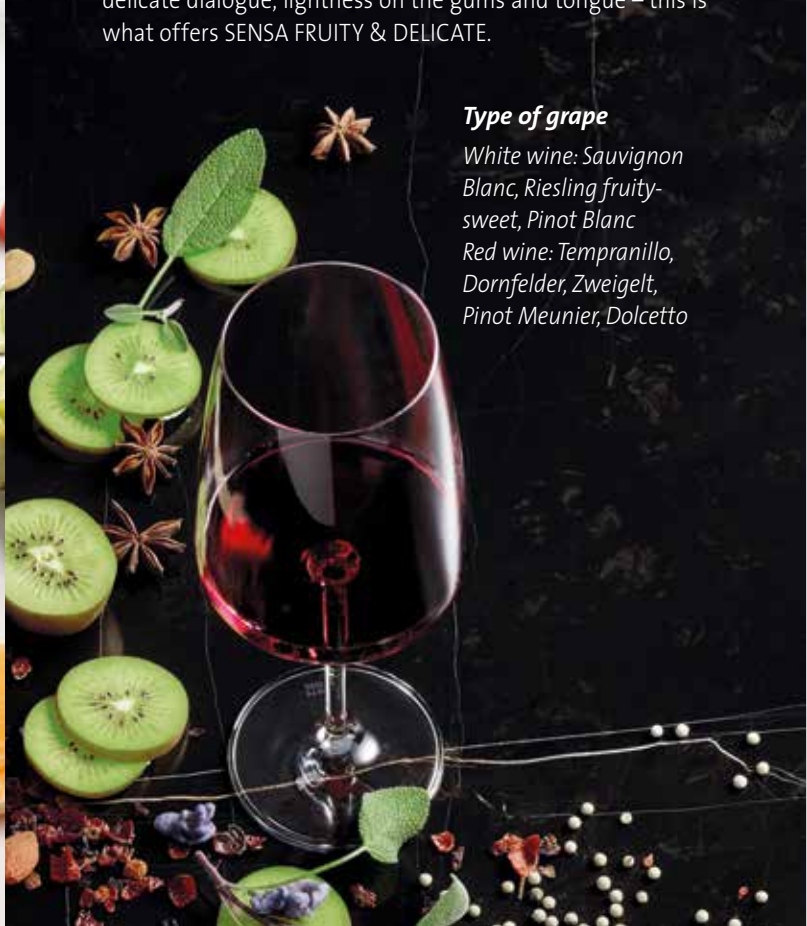

Type of grape

White wine: Sauvignon Blanc, Riesling fruchtig-süß, Pinot Blanc
Red wine: Tempranillo, Dornfelder, Zweigelt, Pinot Meunier, Dolcetto