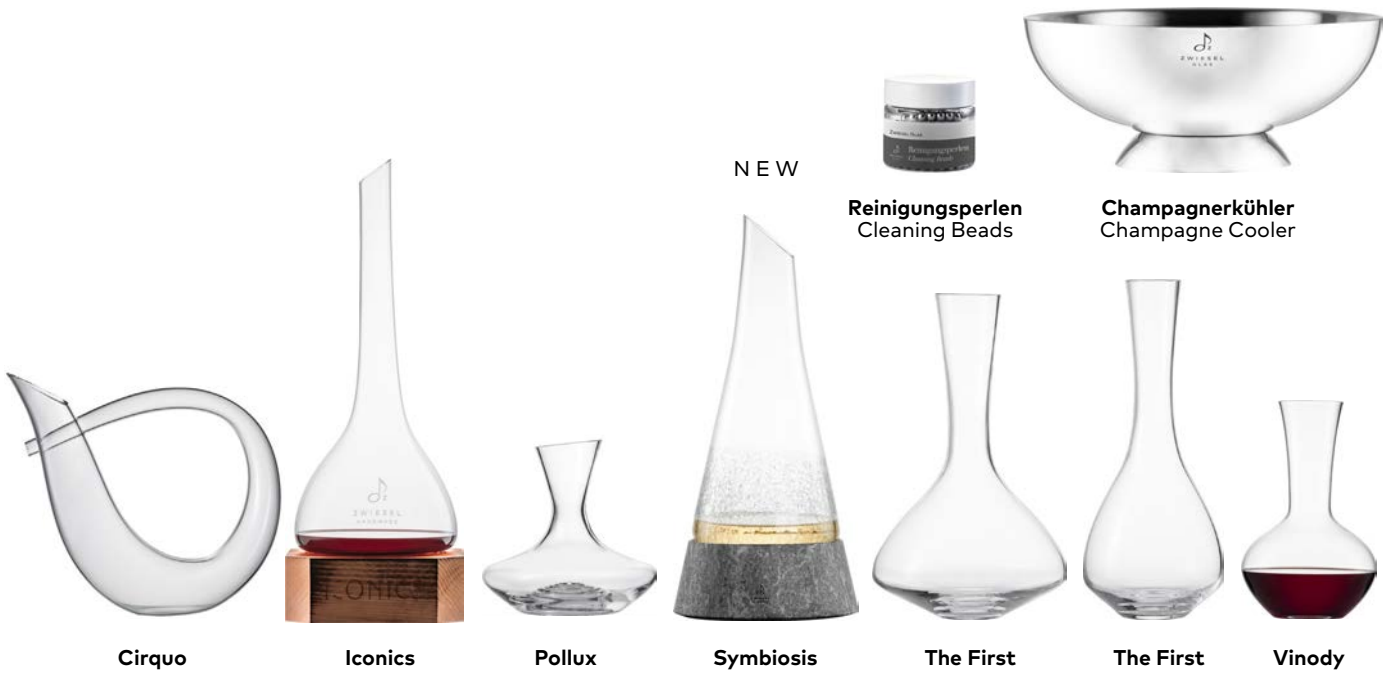

Champagnerkühler & Dekanter Champagne Cooler & Decanters

Artikel Item	Größe Size	Bestell- Nr. neu new Order no.	Bestell- Nr. alt former Order no.	Artikel per VE Item per VE	St./ Pal. Pool	Höhe mm Height mm	Ø mm dia. mm	Inhalt ml Ca- pacity ml	EAN der VE EAN per package
Champagnerkühler Champagne Cooler - Form 3604	-	123308		1	14	232	436	-	4001836116152
Cirquo Dekanter ¹⁾ ** Decanter ¹⁾ ** - Form 2834	0,75l	122333	117163	1	42	310	340	750	4001836096034
Iconics Dekanter mit Holzsockel ¹⁾ ** Decanter with Woodfoot ¹⁾ ** - Form 2856	0,75l	122238	120769	1+1	15	536	210	750	4001836093187
Pollux Rotweindekanter ¹⁾ ** Red Wine Decanter ¹⁾ ** - Form 2713	1l	122332	105230	1	36	230	232	1000	4001836096010
NEU Symbiosis Dekanter mit Steinsockel ** NEW Decanter with stone base ** - Form 2858	0,75l	123796		1	30	420	189	750	4001836132374
The First Rotweindekanter ¹⁾ ** Red Wine Decanter ¹⁾ ** - Form 2797	1,5l	122179	112910	1	30	352	218	1500	4001836091732
The First Weißweindekanter ¹⁾ White Wine Decanter ¹⁾ - Form 2797	0,75l	112909	112909	1	30	355	153	750	4001836023375
Vinody Rotweindekanter ¹⁾ ** Red Wine Decanter ¹⁾ ** - Form 2803	0,75l	122200	113736	1	48	282	175	750	4001836092265
Glaspoliertuch ZG Glass Polishing Towel ZG	-	121279		1	-	70x50	-	-	4001836106436
Reinigungspierlen Cleaning Beads	-	118436		1	8000	40	40	-	4001836079341

¹⁾ Mit der speziellen Oberflächenveredelung DROP PROTECT wird die Tropfenbildung außen am Glas verhindert.

¹⁾ The specially refined DROP PROTECT finish keeps drips inside the glass, so preventing unsightly stains from developing.